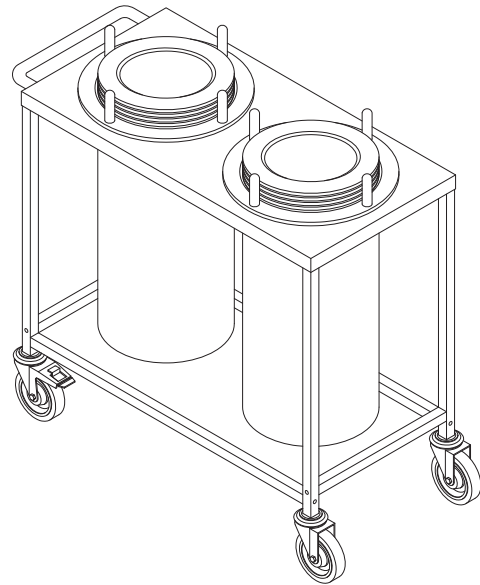

MOBILE DISH DISPENSER OPEN UNHEATED 2MDDO

OPTIONAL EQUIPMENT:

Tube covers for tube dispensers (see model series CTD)
 Rolling bumpers

HEIGHT TO UNIT TOP IS: 34.13" / 867 MM
 OTHER SIZES AVAILABLE UPON REQUEST
 FOR MORE INFORMATIONS ON TUBE DISPENSERS
 SEE MODEL SERIES RTD-U

MODEL NUMBER	ROUND TUBE DISPENSER MODEL	OVERALL UNIT WIDTH Inch / mm	OVERALL UNIT DEPTH Inch / mm	SHIPPING WEIGHT APP. Lbs. / Kg
2MDDO-1725	RTD-U-4.50	17.00" / 432mm	25.00" / 635mm	69 Lbs. / 31.3 Kg
	RTD-U-5.00			
	RTD-U-5.50			
	RTD-U-6.00			
	RTD-U-6.50			
	RTD-U-7.00			
	RTD-U-7.50			
2MDDO-1733	RTD-U-8.00	17.00" / 432mm	33.00" / 838mm	104 Lbs. / 47.2 Kg
	RTD-U-8.50			
	RTD-U-9.00			
	RTD-U-9.50			
	RTD-U-10.00			
2MDDO-1937	RTD-U-10.50	19.00" / 483mm	37.00" / 940mm	117 Lbs. / 53.1 Kg
	RTD-U-11.00			
	RTD-U-11.50			
	RTD-U-12.00			
	RTD-U-12.50			