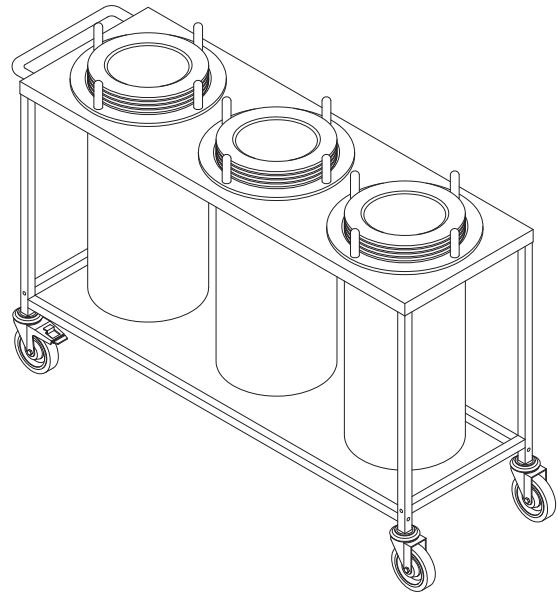

MOBILE DISH DISPENSER OPEN UNHEATED **3MDDO**

OPTIONAL EQUIPMENT:

Tube covers for tube dispensers (see model series CTD)
 Rolling bumpers

HEIGHT TO UNIT TOP IS: 34.13" / 867 MM
 OTHER SIZES AVAILABLE UPON REQUEST
 FOR MORE INFORMATIONS ON TUBE DISPENSERS
 SEE MODEL SERIES RTD-U

MODEL NUMBER	ROUND TUBE DISPENSER MODEL	OVERALL UNIT WIDTH Inch / mm	OVERALL UNIT DEPTH Inch / mm	SHIPPING WEIGHT APP. Lbs. / Kg
3MDDO-1737	RTD-U-4.50	17.00" / 432 mm	37.00" / 940 mm	94 Lbs. / 42.7 Kg
	RTD-U-5.00			
	RTD-U-5.50			
	RTD-U-6.00			
	RTD-U-6.50			
	RTD-U-7.00			
3MDDO-1746	RTD-U-7.50	17.00" / 432 mm	46.00" / 1169 mm	117 Lbs. / 53.1 Kg
	RTD-U-8.00			
	RTD-U-8.50			
	RTD-U-9.00			
	RTD-U-9.50			
	RTD-U-10.00			
3MDDO-1952	RTD-U-10.50	19.00" / 483 mm	52.00" / 1321 mm	141 Lbs. / 64.0 Kg
	RTD-U-11.00			
	RTD-U-11.50			
	RTD-U-12.00			
	RTD-U-12.50			