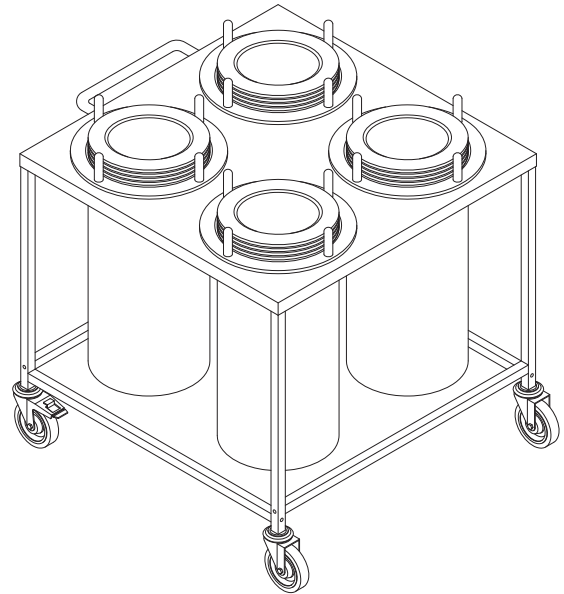

MOBILE DISH DISPENSER OPEN UNHEATED **4MDDO**

OPTIONAL EQUIPMENT:

Tube covers for tube dispensers (see model series CTD)
 Rolling bumpers

HEIGHT TO UNIT TOP IS: 34.13" / 867 MM
 OTHER SIZES AVAILABLE UPON REQUEST
 FOR MORE INFORMATIONS ON TUBE DISPENSERS
 SEE MODEL SERIES RTD-U

MODEL NUMBER	ROUND TUBE DISPENSER MODEL	OVERALL UNIT WIDTH Inch / mm	OVERALL UNIT DEPTH Inch / mm	SHIPPING WEIGHT APP. Lbs. / Kg
4MDDO-2626	RTD-U-4.50	26.00" / 660 mm	26.00" / 660 mm	114 Lbs. / 51.8 Kg
	RTD-U-5.00			
	RTD-U-5.50			
	RTD-U-6.00			
	RTD-U-6.50			
	RTD-U-7.00			
4MDDO-3232	RTD-U-7.50	32.00" / 813 mm	32.00" / 813 mm	149 Lbs. / 67.7 Kg
	RTD-U-8.00			
	RTD-U-8.50			
	RTD-U-9.00			
	RTD-U-9.50			
	RTD-U-10.00			
4MDDO-3537	RTD-U-10.50	35.00" / 889mm	37.00" / 940mm	173 Lbs. / 78.6 Kg
	RTD-U-11.00			
	RTD-U-11.50			
	RTD-U-12.00			
	RTD-U-12.50			