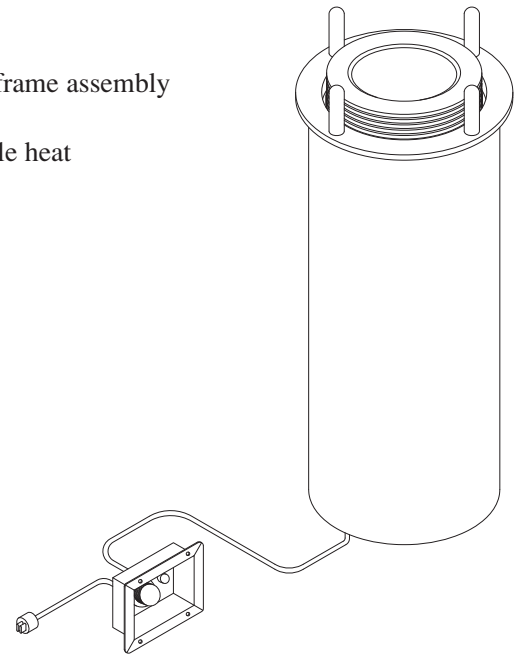

**ROUND TUBE DISPENSER HEATED SERIE** **RTD-H-R**

**SPECIFICATIONS:**

- Stainless steel 304 # 4
- Carrier head is suspended by calibrated springs from and under carriage frame assembly
- Four guides on top flange for china stability
- Remote control that could be mounted in front of a cabinet with a Variable heat setting thermostat with Off position
- Power On light
- Non-insulated construction ( available in option only )

**APPLICATIONS:**

- Service counters
- Back bars
- Serving stations
- Buffet counters
- Dispenser cart

**ELECTRICS:**

- CSA APPROVED
- 120V- 60Hz- 1PH- 310Watts
- NEMA 5-15P

HEIGHT FROM MOUNTING SURFACE TO BOTTOM OF UNIT IS 25" / 635 mm.  
OTHER SIZES AVAILABLE UPON REQUEST