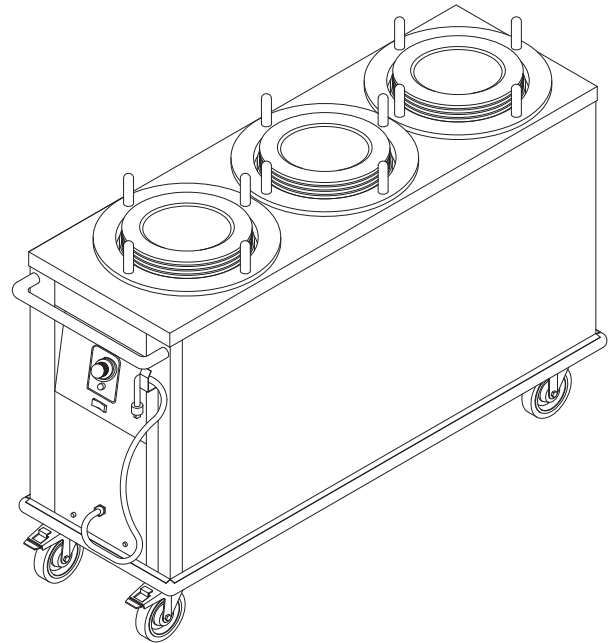

**MOBILE DISH DISPENSER HEATED 3MDD-H**

**ELECTRICS:**

CSA APPROVED  
 120V- 60Hz- 1PH- 1400Watts  
 NEMA 5-15P

**OPTIONAL EQUIPMENT:**

Tube covers for tube dispensers ( see model series CTD)

HEIGHT TO UNIT TOP IS: 34.13" / 867 MM  
 OTHER SIZES AVAILABLE UPON REQUEST  
 WIDTH AND DEPTH DIMENSIONS INCLUDE BUMPER  
 FOR MORE INFORMATIONS ON TUBE DISPENSERS  
 SEE MODEL SERIES RTD AND RTD-A

MODEL NUMBER	ROUND TUBE DISPENSER MODEL	OVERALL UNIT WIDTH Inch / mm	OVERALL UNIT DEPTH Inch / mm	SHIPPING WEIGHT APP. Lbs. / Kg
3MDD-H-1742	RTD-4.50	17.00" / 432 mm	42.00" / 1067 mm	176 Lbs. / 80.0 Kg
	RTD-5.00			
	RTD-5.50			
	RTD-6.00			
	RTD-6.50			
	RTD-7.00			
	RTD-7.50			
	RTD-A1			
3MDD-H-1750	RTD-8.00	17.00" / 432mm	50.00" / 1270 mm	209 Lbs. / 95.0 Kg
	RTD-8.50			
	RTD-9.00			
	RTD-9.50			
	RTD-10.00			
	RTD-10.50			
3MDD-H-1956	RTD-A2	19.00" / 483mm	56.00" / 1423 mm	234 Lbs. / 106.3 Kg
	RTD-11.00			
	RTD-11.50			
	RTD-12.00			
	RTD-12.50			
	RTD-A3			