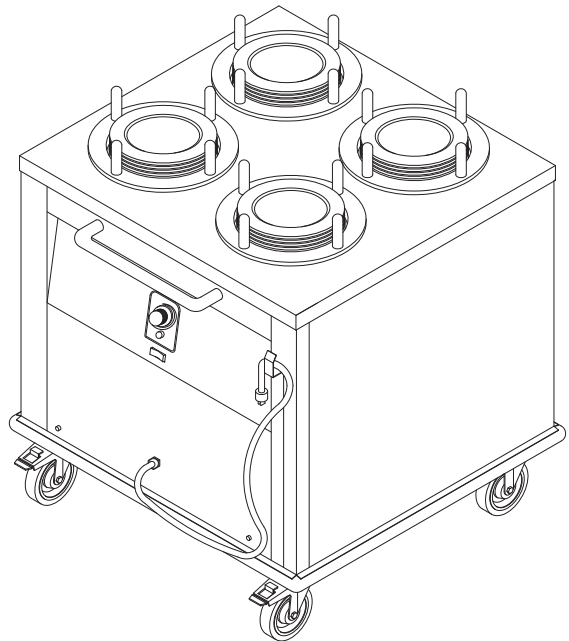

**MOBILE DISH DISPENSER HEATED** **4MDD-H**

**ELECTRICS:**

CSA APPROVED  
 120V- 60Hz- 1PH- 1400Watts  
 NEMA 5-15P 

**OPTIONAL EQUIPMENT:**

Tube covers for tube dispensers ( see model series CTD)

HEIGHT TO UNIT TOP IS: 34.13" / 867 MM  
 OTHER SIZES AVAILABLE UPON REQUEST  
 WIDTH AND DEPTH DIMENSIONS INCLUDE BUMPER  
 FOR MORE INFORMATIONS ON TUBE DISPENSERS  
 SEE MODEL SERIES RTD AND RTD-A

MODEL NUMBER	ROUND TUBE DISPENSER MODEL	OVERALL UNIT WIDTH Inch / mm	OVERALL UNIT DEPTH Inch / mm	SHIPPING WEIGHT APP. Lbs. / Kg
4MDD-H-2629	RTD-4.50	26.00" / 660 mm	29.00" / 737 mm	144 Lbs. / 65.4 Kg
	RTD-5.00			
	RTD-5.50			
	RTD-6.00			
	RTD-6.50			
	RTD-7.00			
	RTD-7.50			
	RTD-A1			
4MDD-H-3235	RTD-8.00	32.00" / 813 mm	35.00" / 889 mm	213 Lbs. / 96.8 Kg
	RTD-8.50			
	RTD-9.00			
	RTD-9.50			
	RTD-10.00			
	RTD-10.50			
4MDD-H-3639	RTD-A2	36.00" / 915 mm	39.00" / 991 mm	241 Lbs. / 109.5 Kg
	RTD-11.00			
	RTD-11.50			
	RTD-12.00			
	RTD-12.50			
	RTD-A3			