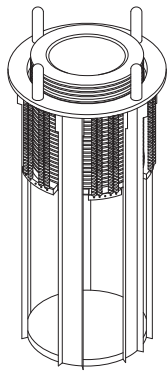

MOBILE DISH DISPENSER UNHEATED SERIE **MDD**

SPECIFICATIONS:

Stainless steel 304 # 4, 18 ga on all exterior surfaces
Wrap-around bumper
5"Ø all swivel, non marking casters with brakes on two

APPLICATIONS:

Cafeterias
Serving lines
Back up storage
Tray make-up storage

FOR OPTIONAL TUBE COVER
SEE MODEL SERIE CTD

FOR MORE INFORMATIONS ON TUBE DISPENSERS
SEE MODEL SERIE RTD AND RTD-A

1MDD

2MDD

3MDD

4MDD