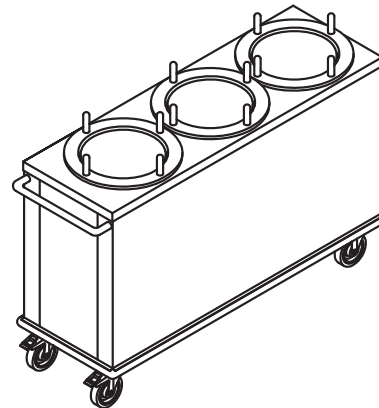

MOBILE DISH DISPENSER UNHEATED SERIE **MDD**

SPECIFICATIONS:

Stainless steel 304 # 4, 18 ga on all exterior surfaces
Wrap-around bumper
5"Ø all swivel, non marking casters with brakes on two

APPLICATIONS:

Cafeterias
Serving lines
Back up storage
Tray make-up storage

FOR OPTIONAL TUBE COVER
SEE MODEL SERIE CTD

FOR MORE INFORMATIONS ON TUBE DISPENSERS
SEE MODEL SERIE RTD AND RTD-A

1MDD

2MDD

3MDD

4MDD