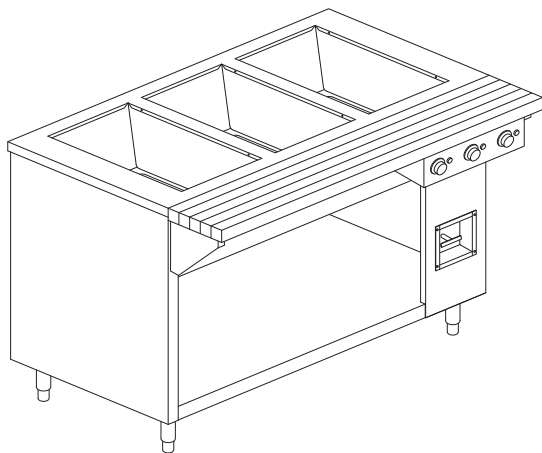

ELECTRIC HOT FOOD TABLE (INDIVIDUAL WELLS)

EHT

ECONOMIC: EHT-E

STANDARD (WITH A RECESSED WOOD CUTTING BOARD): EHT-S

STANDARD MODEL WITHOUT A CUTTING BOARD: EHT-W

ELECTRIC HOT FOOD TABLE (INDIVIDUAL WELLS) EHT

SPECIFICATIONS:

Stainless steel 304-#4 finish on all exposed surfaces.
 All wells have individual drain connected to a common manifold and drain valve.
 Each well is individually controlled by a variable heat thermostat with a "THERMOSTAT ON" pilot light.
 Well controls are mounted on a slightly tilted control panel for easier visibility (EHT-S and EHT-W only)
 Open base for storage.
 6" stainless steel adjustable legs.
 CSA approved.
 208 volts or 240 volts available.