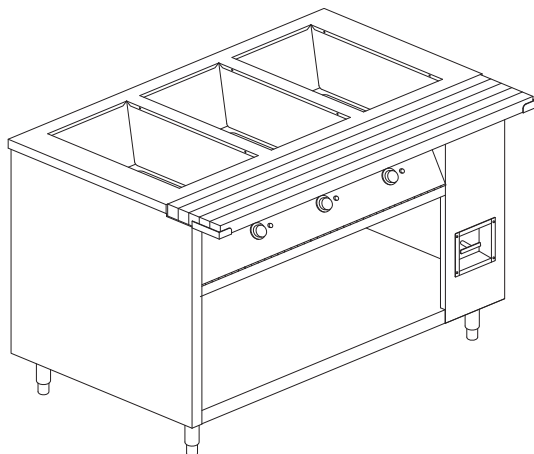

ELECTRIC HOT FOOD TABLE (INDIVIDUAL WELLS)

EHT

ECONOMIC: EHT-E

STANDARD (WITH A RECESSED WOOD CUTTING BOARD): EHT-S

STANDARD MODEL WITHOUT A CUTTING BOARD: EHT-W

ELECTRIC HOT FOOD TABLE (INDIVIDUAL WELLS) EHT

SPECIFICATIONS:

Stainless steel 304-#4 finish on all exposed surfaces.
 All wells have individual drain connected to a common manifold and drain valve.
 Each well is individually controlled by a variable heat thermostat with a "THERMOSTAT ON" pilot light.
 Well controls are mounted on a slightly tilted control panel for easier visibility (EHT-S and EHT-W only)
 Open base for storage.
 6" stainless steel adjustable legs.
 CSA approved.
 208 volts or 240 volts available.