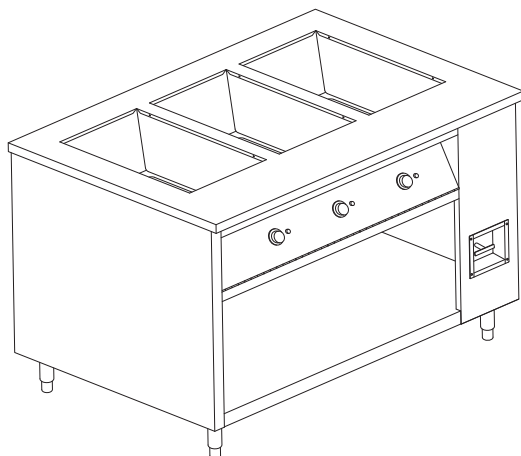

ELECTRIC HOT FOOD TABLE (INDIVIDUAL WELLS)

EHT

ECONOMIC: EHT-E

STANDARD (WITH A RECESSED WOOD CUTTING BOARD): EHT-S

STANDARD MODEL WITHOUT A CUTTING BOARD: EHT-W

ELECTRIC HOT FOOD TABLE (INDIVIDUAL WELLS) EHT

SPECIFICATIONS:

Stainless steel 304-#4 finish on all exposed surfaces.
 All wells have individual drain connected to a common manifold and drain valve.
 Each well is individually controlled by a variable heat thermostat with a "THERMOSTAT ON" pilot light.
 Well controls are mounted on a slightly tilted control panel for easier visibility (EHT-S and EHT-W only)
 Open base for storage.
 6" stainless steel adjustable legs.
 CSA approved.
 208 volts or 240 volts available.