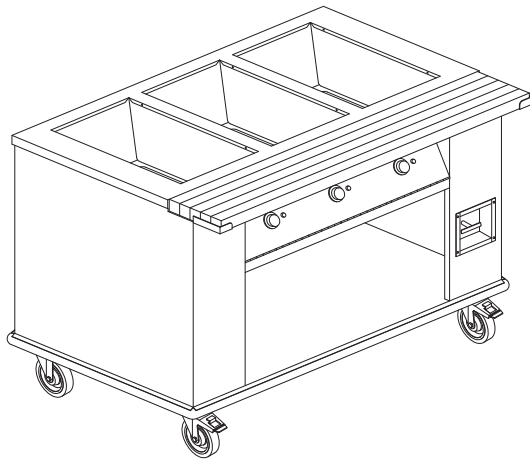

MOBILE HOT FOOD TABLE (INDIVIDUAL WELLS)

MHT

ECONOMIC: MHT-E

STANDARD (WITH A RECESSED WOOD CUTTING BOARD): MHT-S

STANDARD MODEL WITHOUT A CUTTING BOARD: MHT-W

MOBILE HOT FOOD TABLE (INDIVIDUAL WELLS) MHT

SPECIFICATIONS:

Stainless steel 304-#4 finish on all exposed surfaces.
 All wells have individual drain connected to a common manifold and drain valve.
 Each well is individually controlled by a variable heat thermostat with a "THERMOSTAT ON" pilot light.
 Well controls are mounted on a slightly tilted control panel for easier visibility. (MHT-S and MHT-W only)
 Open base for storage.
 5" all swivel, heavy duty, non-marking casters, 2 with brakes as standard.
 Wrap-around bumper.
 Approved power supply cord.
 CSA approved.
 208 volts or 240 volts available