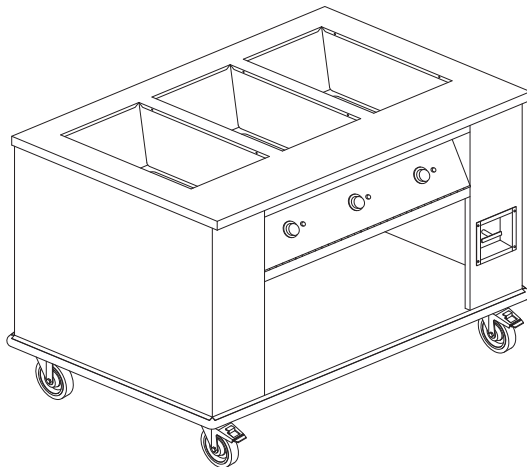

STANDARD MODEL WITHOUT A CUTTING BOARD: MHT-W