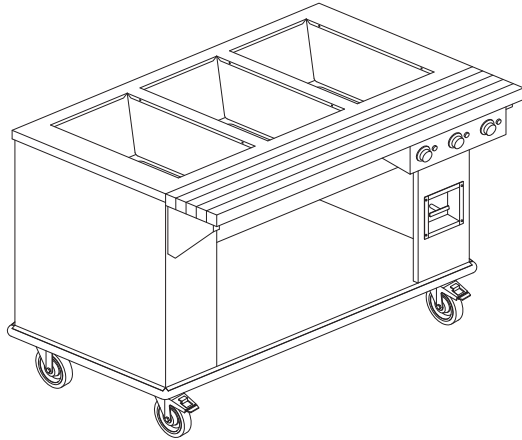

MOBILE HOT FOOD TABLE (INDIVIDUAL WELLS)

MHT

ECONOMIC: MHT-E

STANDARD (WITH A RECESSED WOOD CUTTING BOARD): MHT-S

STANDARD MODEL WITHOUT A CUTTING BOARD: MHT-W

MOBILE HOT FOOD TABLE (INDIVIDUAL WELLS) MHT

SPECIFICATIONS:

Stainless steel 304-#4 finish on all exposed surfaces.
 All wells have individual drain connected to a common manifold and drain valve.
 Each well is individually controlled by a variable heat thermostat with a "THERMOSTAT ON" pilot light.
 Well controls are mounted on a slightly tilted control panel for easier visibility. (MHT-S and MHT-W only)
 Open base for storage.
 5" all swivel, heavy duty, non-marking casters, 2 with brakes as standard.
 Wrap-around bumper.
 Approved power supply cord.
 CSA approved.
 208 volts or 240 volts available